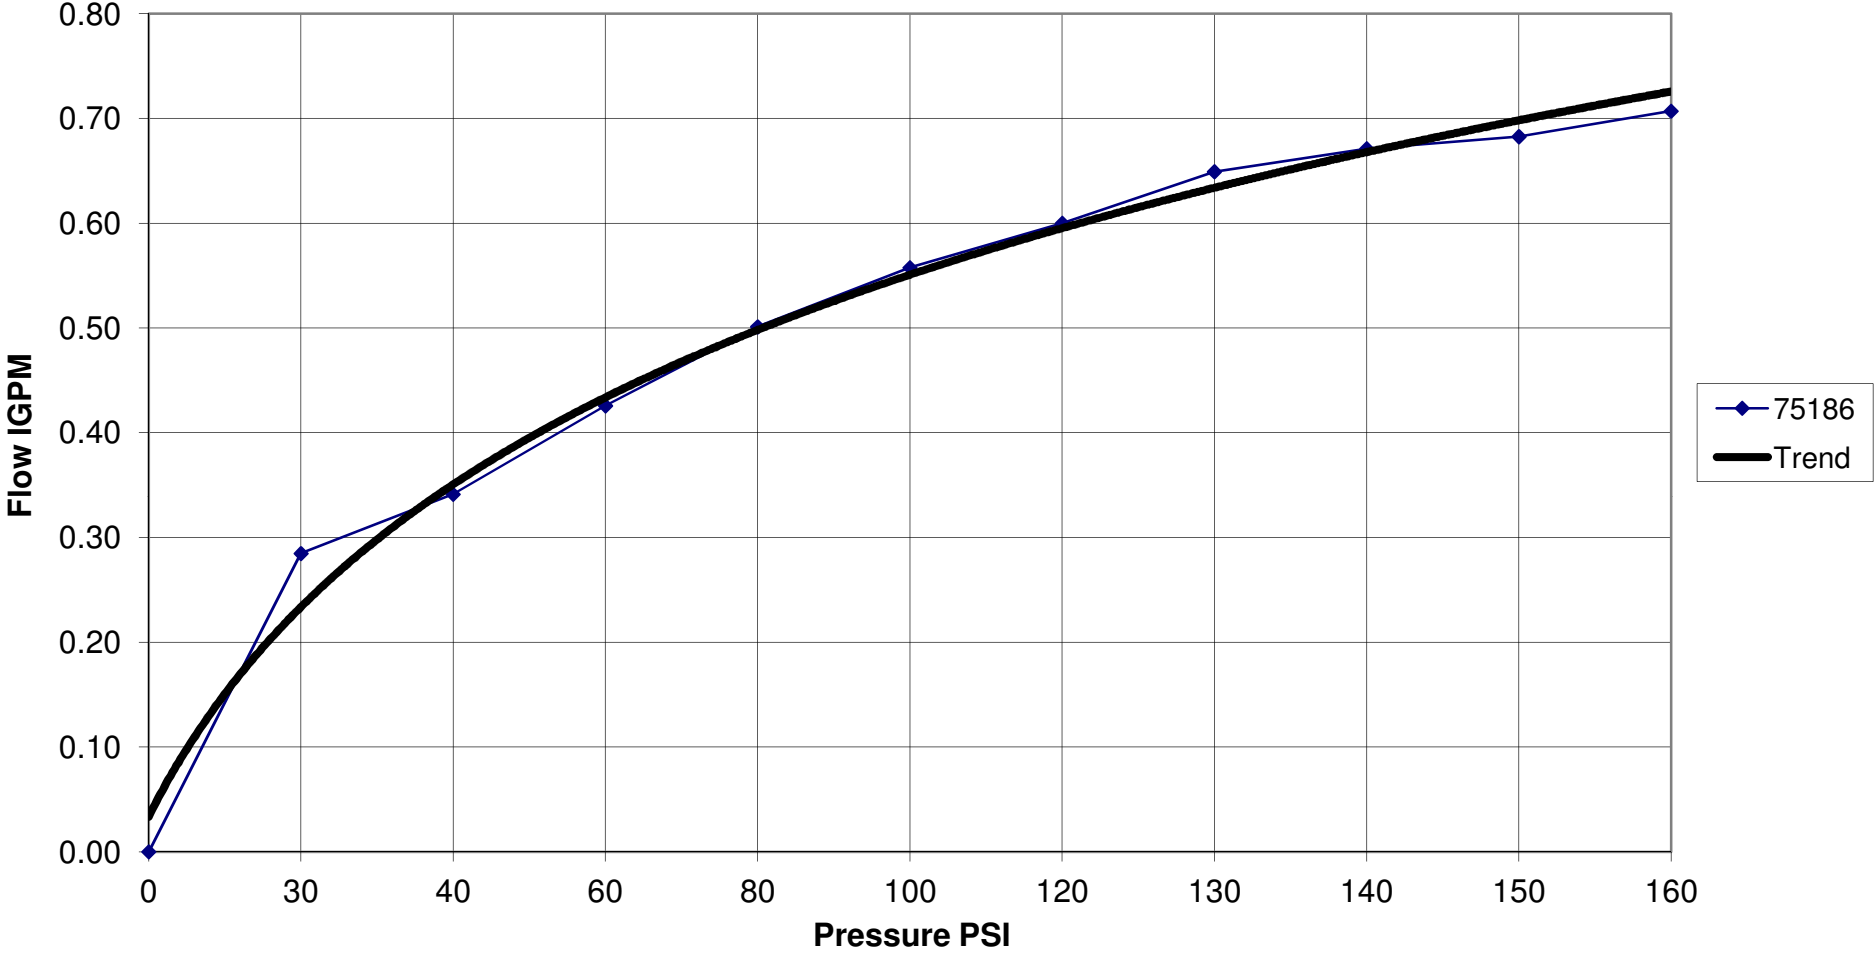

75186 Double Entry Spray Solid Cone
1.5mm Orifice

75186 Double Entry Spray Solid Cone
1.5mm Orifice

75186 Double Entry Spray Solid Cone
1.5mm Orifice