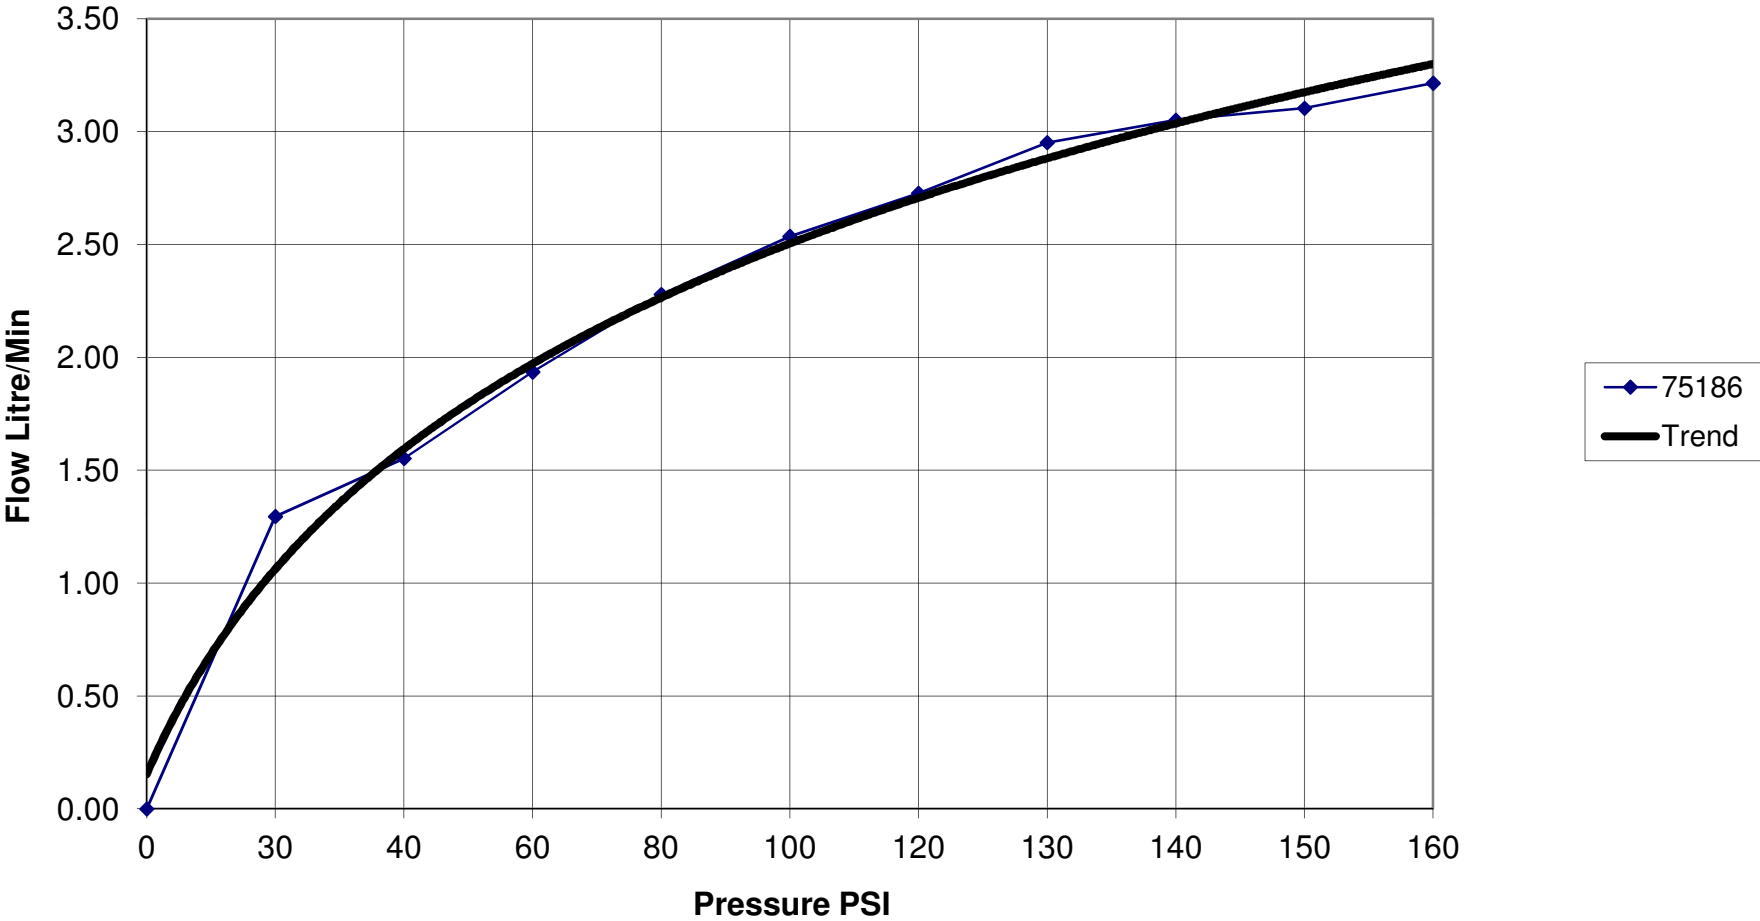

75186 Double Entry Spray Solid Cone
1.5mm Orifice

75186 Double Entry Spray Solid Cone
1.5mm Orifice

75186 Double Entry Spray Solid Cone
1.5mm Orifice